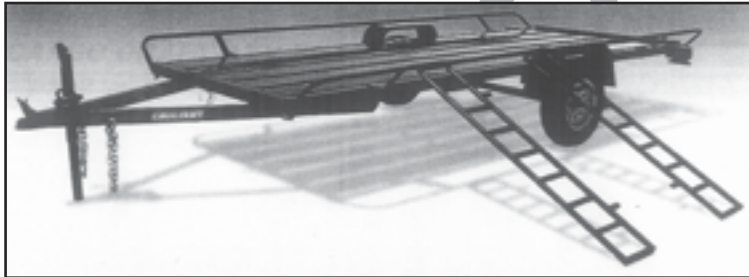

5 UTILITY, A.T.V., LANDSCAPE & DUMP TRAILERS (June 2014)

MIRAGE UTILITY TRAILER

5' x 8' 1 x 3500 lbs 14" Tires 10" High Sides End Gate **\$1895**

MIRAGE LANDSCAPE TRAILER

Standard Features: 15" Tires (Bias), 4 foot Rear Ramp, LED Lights, Acid Washed, 2 coats Polyurethane Paint, Pin Stripes, 24" High Formed Sides, 2K Jack, 3" Angle Frame, 2" x 8" Fir Deck.

OPTIONS: Spare Rim **\$70**
 Spare Rim and 14" or 15" Bias Tire **\$150**

MIRAGE SPORT UTILITY

- Steel Pan Deck
- 3500 lb Eye to Eye Spring Axles
- Side or Rear Load Ramps (Double as Front and Rear Rails)
- Tube Frame
- 2k A-Frame Jack
- 2" A-Frame Jack
- Flat 4 Plug
- Polyurethane Paint

5'x10' Hauls 2 Quads Sideways **\$2195**
 5'x13' Hauls 3 Quads Sideways **\$2595**

5'x10' Approx. 650 lbs.

6'x12' Approx. 820 lbs.

RAINBOW LOWBOY (EXPRESS) SINGLE-AXLE UTILITY TRAILERS, Comes with radials (Flip-up Ramp optional)

OPTIONS: Spare 15" Tire & Rim (RADIAL) **\$170**
 One 5' or 6' Wide x 4' High Single flip up ramp **\$250**

MIRAGE SINGLE AXLE DUMP TRAILER

5'x10' SA ... 1 x 5,200 lb. axle Single ram hoist and double rear doors **\$5295**