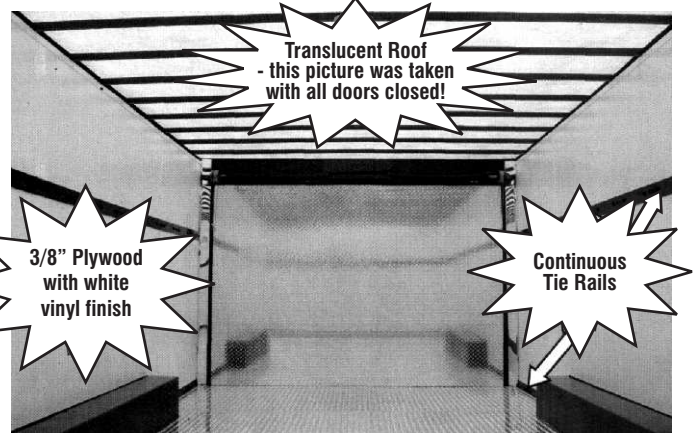

### RAINBOW EXPRESS ENCLOSED CARGO TRAILER

Standard features: • Spring axle with 15" bias tires • 1 piece aluminum roof

Model	Description	GVWR#	Capacity#	Price
C5x8A13E	5 x 8 x 5 high	2990	2350	<b>\$3502</b>
C5x10A13E	5 x 10 x 5 high	2990	2162	<b>\$3828</b>
C6x10A13E	6 x 10 x 6 high	2990	2012	<b>\$4587</b>
C6x12A13E	6 x 12 x 6 high	2990	1862	<b>\$4866</b>